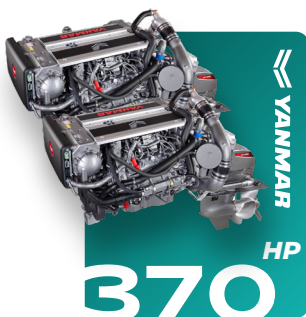

## OUTBOARD & INBOARD

Propulsion

900 HP  
Max. HP

OUTBOARD

INBOARD